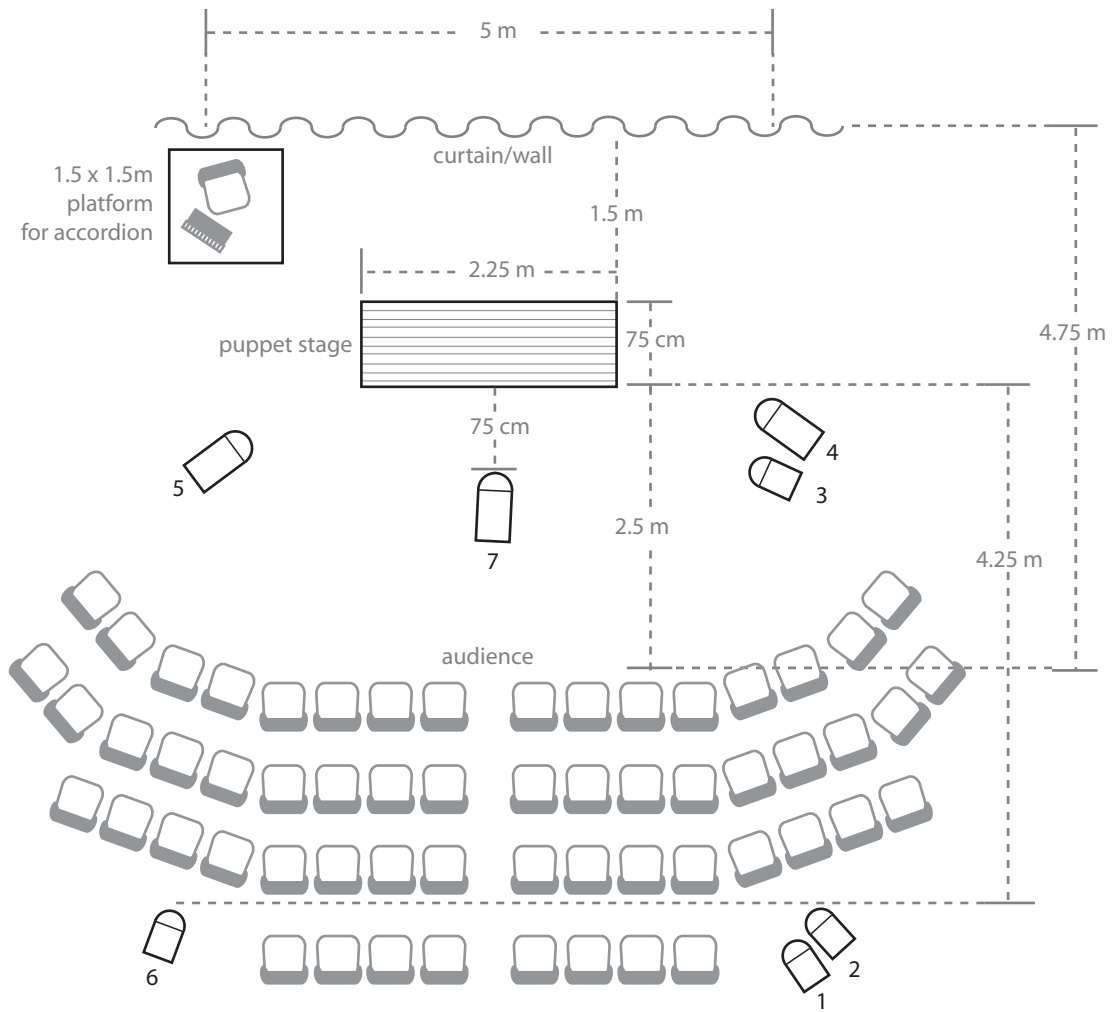

VENUE	Suitable for indoor or outdoor, day or night performances
SPECS	<p>Ideal performance area: 5m (width) x 4.75m (depth) x 3m clearance (ceiling height)</p> <p>Minimum performance area: 4.5m (width) x 4m (depth) x 2.5m clearance (ceiling height)</p> <p>If possible, performance area can be on a raised proscenium-style stage (A, B & C, below), but we can also perform for smaller audiences at same level (D)</p> <p>Seating for audience should be provided by venue (non-elevated or low elevations seating)</p> <p>Maximum capacity: 100 people</p>
TECHNICAL SPECS	<p>For indoor and night performances, we recommend basic static lighting (<i>see light plan, below</i>)</p> <p>For daytime outdoor performances, no lighting or other electronic equipment is required</p> <p>Amplification: none required</p>
SETUP	<p>Setup time for indoor and nighttime performances (including light setup) = 70min</p> <p>Setup time for daytime open air performances = 40min</p> <p>Performance time = 50min</p> <p>Strike time = 30min</p>

SEATING FORMATS

SMYSL KURA | STAGE & LIGHT PLAN*

*For indoor and outdoor nighttime performances

Key

- 1  Pin Spot 30W | 100% intensity
- 2  Pin Spot 30W | 100% intensity
- 3  Pin Spot 30W | 100% intensity
- 4  FHR 500W | 50% intensity
- 5  FHR 500W | 40% intensity
- 6  Pin Spot 30W | 100% intensity
- 7  FHR 500W | 60% intensity

Notes

- Ideal performance area = 5m (wide) x 4.75m (deep)
- Use dimmer to balance light intensity (see Key, left)
- Performance area should be lit as follows:

BASIC INFO Name (original): *Smysl Kura*
Name (international): *Smysl Kura* (“Chickensense”)
Ages: suitable for adult and family audiences, ages 10+
Language: English or Czech (other languages also available)
Number of performers: 2 *Can be accommodated in single room
Technical crew: none** *We request a house technical assistant to set up lights for indoor and outdoor night performances*