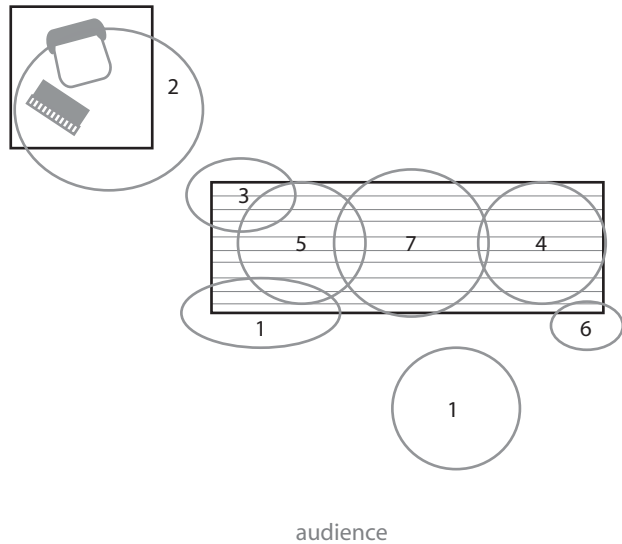

VENUE	Suitable for indoor or outdoor, day or night performances
SPECS	<p>Ideal performance area: 5m (width) x 4.75m (depth) x 3m clearance (ceiling height)</p> <p>Minimum performance area: 4.5m (width) x 4m (depth) x 2.5m clearance (ceiling height)</p> <p>If possible, performance area can be on a raised proscenium-style stage (A, B & C, below), but we can also perform for smaller audiences at same level (D)</p> <p>Seating for audience should be provided by venue (non-elevated or low elevations seating)</p> <p>Maximum capacity: 100 people</p>
TECHNICAL SPECS	<p>For indoor and night performances, we recommend basic static lighting (<i>see light plan, below</i>)</p> <p>For daytime outdoor performances, no lighting or other electronic equipment is required</p> <p>Amplification: none required</p>
SETUP	<p>Setup time for indoor and nighttime performances (including light setup) = 70min</p> <p>Setup time for daytime open air performances = 40min</p> <p>Performance time = 50min</p> <p>Strike time = 30min</p>

SEATING FORMATS

SMYSL KURA | STAGE & LIGHT PLAN*

*For indoor and outdoor nighttime performances

Key

- 1  Pin Spot 30W | 100% intensity
- 2  Pin Spot 30W | 100% intensity
- 3  Pin Spot 30W | 100% intensity
- 4  FHR 500W | 50% intensity
- 5  FHR 500W | 40% intensity
- 6  Pin Spot 30W | 100% intensity
- 7  FHR 500W | 60% intensity

Notes

- Ideal performance area = 5m (wide) x 4.75m (deep)
- Use dimmer to balance light intensity (see Key, left)
- Performance area should be lit as follows:

BASIC INFO Name (original): *Smysl Kura*
Name (international): *Smysl Kura* (“Chickensense”)
Ages: suitable for adult and family audiences, ages 10+
Language: English or Czech (other languages also available)
Number of performers: 2 *Can be accommodated in single room
Technical crew: none** *We request a house technical assistant to set up lights for indoor and outdoor night performances*