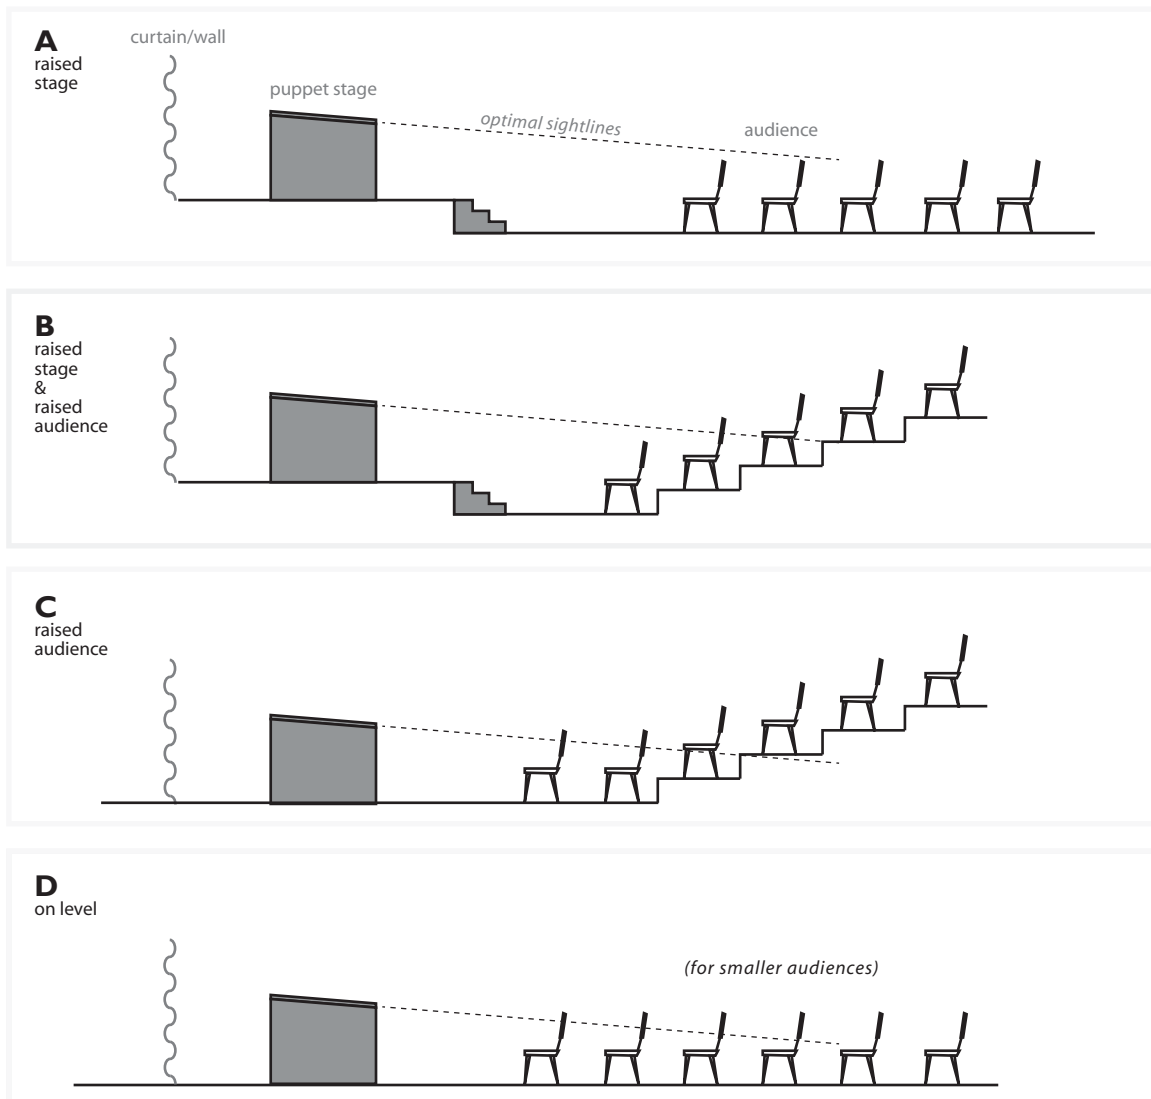

VENUE	Suitable for indoor or outdoor, day or night performances
SPECS	<p>Ideal performance area: 5m (width) x 4.75m (depth) x 3m clearance (ceiling height)</p> <p>Minimum performance area: 4.5m (width) x 4m (depth) x 2.5m clearance (ceiling height)</p> <p>If possible, performance area can be on a raised proscenium-style stage (A, B & C, below), but we can also perform for smaller audiences at same level (D)</p> <p>Seating for audience should be provided by venue (non-elevated or low elevations seating)</p> <p>Maximum capacity: 100 people</p>
TECHNICAL SPECS	<p>For indoor and night performances, we recommend basic static lighting (<i>see light plan, below</i>)</p> <p>For daytime outdoor performances, no lighting or other electronic equipment is required</p> <p>Amplification: none required</p>
SETUP	<p>Setup time for indoor and nighttime performances (including light setup) = 70min</p> <p>Setup time for daytime open air performances = 40min</p> <p>Performance time = 50min</p> <p>Strike time = 30min</p>

SEATING FORMATS

SMYSL KURA | STAGE & LIGHT PLAN*

*For indoor and outdoor nighttime performances

Key

- 1  Pin Spot 30W | 100% intensity
- 2  Pin Spot 30W | 100% intensity
- 3  Pin Spot 30W | 100% intensity
- 4  FHR 500W | 50% intensity
- 5  FHR 500W | 40% intensity
- 6  Pin Spot 30W | 100% intensity
- 7  FHR 500W | 60% intensity

Notes

- Ideal performance area = 5m (wide) x 4.75m (deep)
- Use dimmer to balance light intensity (see Key, left)
- Performance area should be lit as follows:

BASIC INFO Name (original): *Smysl Kura*
Name (international): *Smysl Kura* (“Chickensense”)
Ages: suitable for adult and family audiences, ages 10+
Language: English or Czech (other languages also available)
Number of performers: 2 *Can be accommodated in single room
Technical crew: none** *We request a house technical assistant to set up lights for indoor and outdoor night performances*